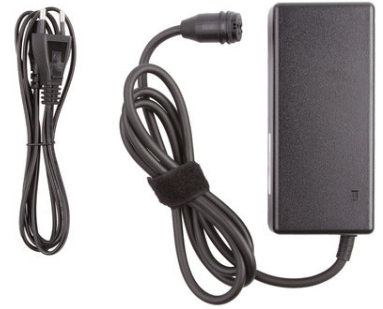

## E800 | M500 - Fast Charger

SKU	3010000938
EAN	5608554017861

### Fast Charger - 4A 22V

With the 4A fast charger, you'll cut the charging time in half on your BEEQ electric bikes equipped with SIMPLO battery, specifically the E800 Urban Motion and M500 Wild. You can achieve a full charge in just 3.5 hours. Take advantage of the convenience and speed of this charger to be readily prepared for your adventures!

### Technical specifications:

Magnetic Charg Port Engagement  
EU Plug